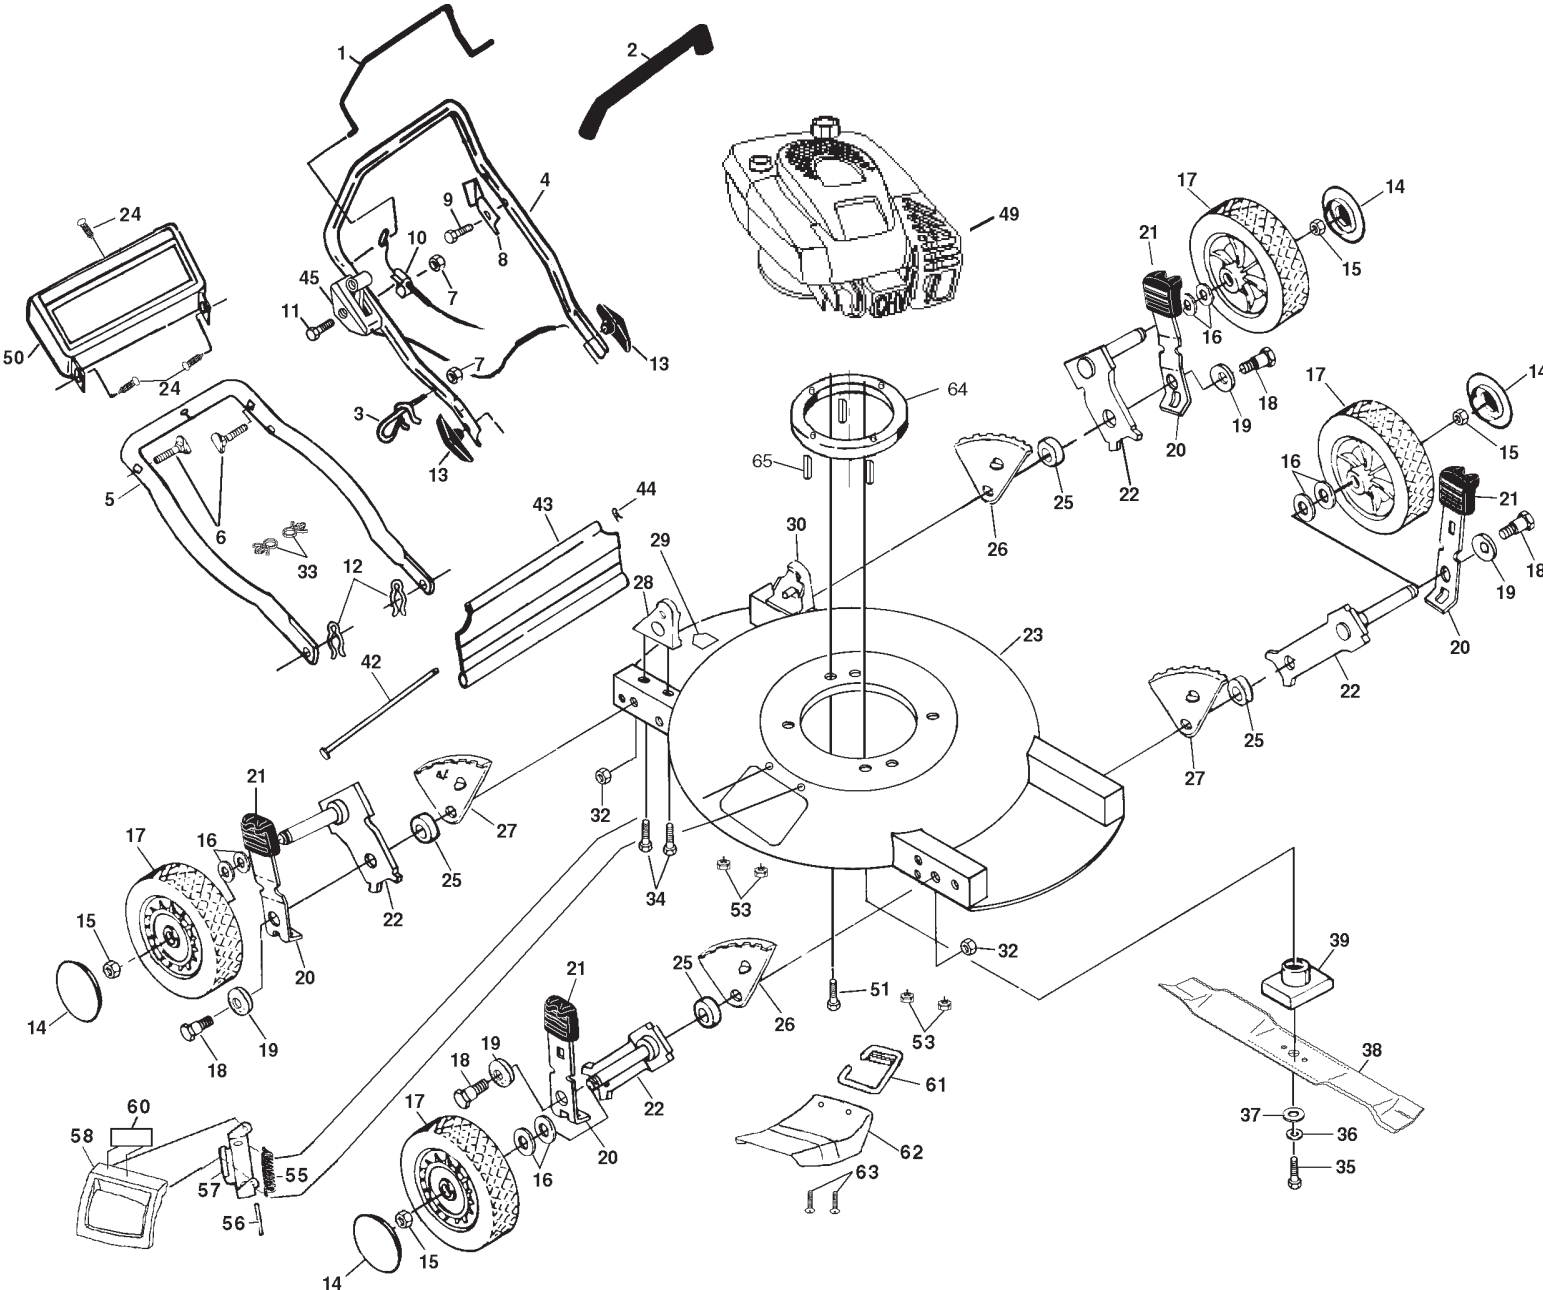

REPAIR PARTS

ROTARY LAWN MOWER - - MODEL NO. 51mdt (954140034A)

REPAIR PARTS

ROTARY LAWN MOWER - - MODEL NO. 51mdt (954140034A)

15

KEY NO.	PART NO.	DESCRIPTION	KEY NO.	PART NO.	DESCRIPTION
1	532850735	Control Bar	34	532150078	Thread Cutting Screw 5/16-18 x 3/4
2	532850724	Handle Grip	35	532851084	Hex Head Screw 3/8-24 x 1-3/8
3	532132001	Rope Guide	36	532850263	Helical Lockwasher 3/8
4	532153817	Upper Handle	37	532851074	Hardened Washer
5	532157082	Lower Handle	38	532145106	20" Blade
6	532131959	Handle Bolt 5/16-18 x 1-3/4	39	532851514	Blade Adapter
7	532063601	Locknut 1/4-20	42	532150984	Deflector Rod
8	532125162	Up-Stop Bracket	43	532150985	Rear Deflector
9	532750097	Hex Washer Head Screw #10-24 x 1/2	44	532700279	Retainer Clip
10	532130861	Engine Zone Control Cable	45	532700417	Throttle Control
11	532144929	Hex Washer Head Screw 1/4-20 x 2.12	49	-----	* Engine - Tecumseh Model No. OVRM60-1200SC
12	532051793	Hairpin Cotter	50	532157070	Trim Plate
13	532136376	Handle Knob	51	532150406	Hex Head Screw, Self Tap. 3/8 - 16 x 1.1
14	53208508J	Hubcap	53	532063601	Locknut
15	532083923	Hex Locknut 3/8-16	55	532152124	Torsion Spring
16	532057143	Washer	56	532147286	Hinge Rod
17	532157013	Wheel & Tire Assembly	57	532087593	Housing Assembly Bracket
18	532142748	Shoulder Bolt	58	532154829	Mulcher Door
19	532062335	Belleville Washer	60	532140648	Decal
20	532125066	Selector Spring	61	532751399	Chute Mounting Bracket
21	532701037	Selector Knob	62	532752118	Mulcher Deflector
22	532151254	Axle Arm Assembly	63	874180410	Truss Head Screw
23	532141934	Lawn Mower Housing (Includes Key No. 29)	--	532157055	Owner's Manual (English/French)
24	532701477	Push-in Fastener	--	532157092	Decal (Housing)
25	532146630	Spacer	--	532157093	Engine (Decal)
26	532800370	Wheel Adjusting Bracket (R.F./L.R.)			
27	532800368	Wheel Adjusting Bracket (L.F./R.R.)			
28	532153026	Handle Bracket Assembly (Right)			
29	532107339	Danger Decal			
30	532153027	Handle Bracket Assembly (Left)			
32	532751592	Locknut 3/8-16			
33	532151517	Cable Clips			